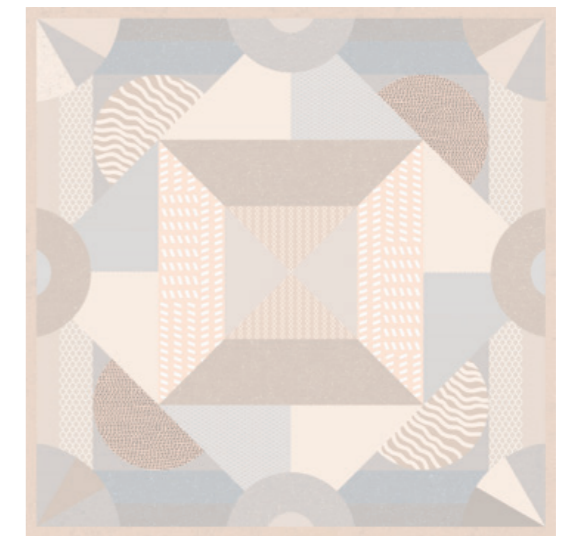

4100888 ONE_02

HA UN VERSO DI POSA - A SPECIFIC INSTALLATION SIDE IS REQUIRED