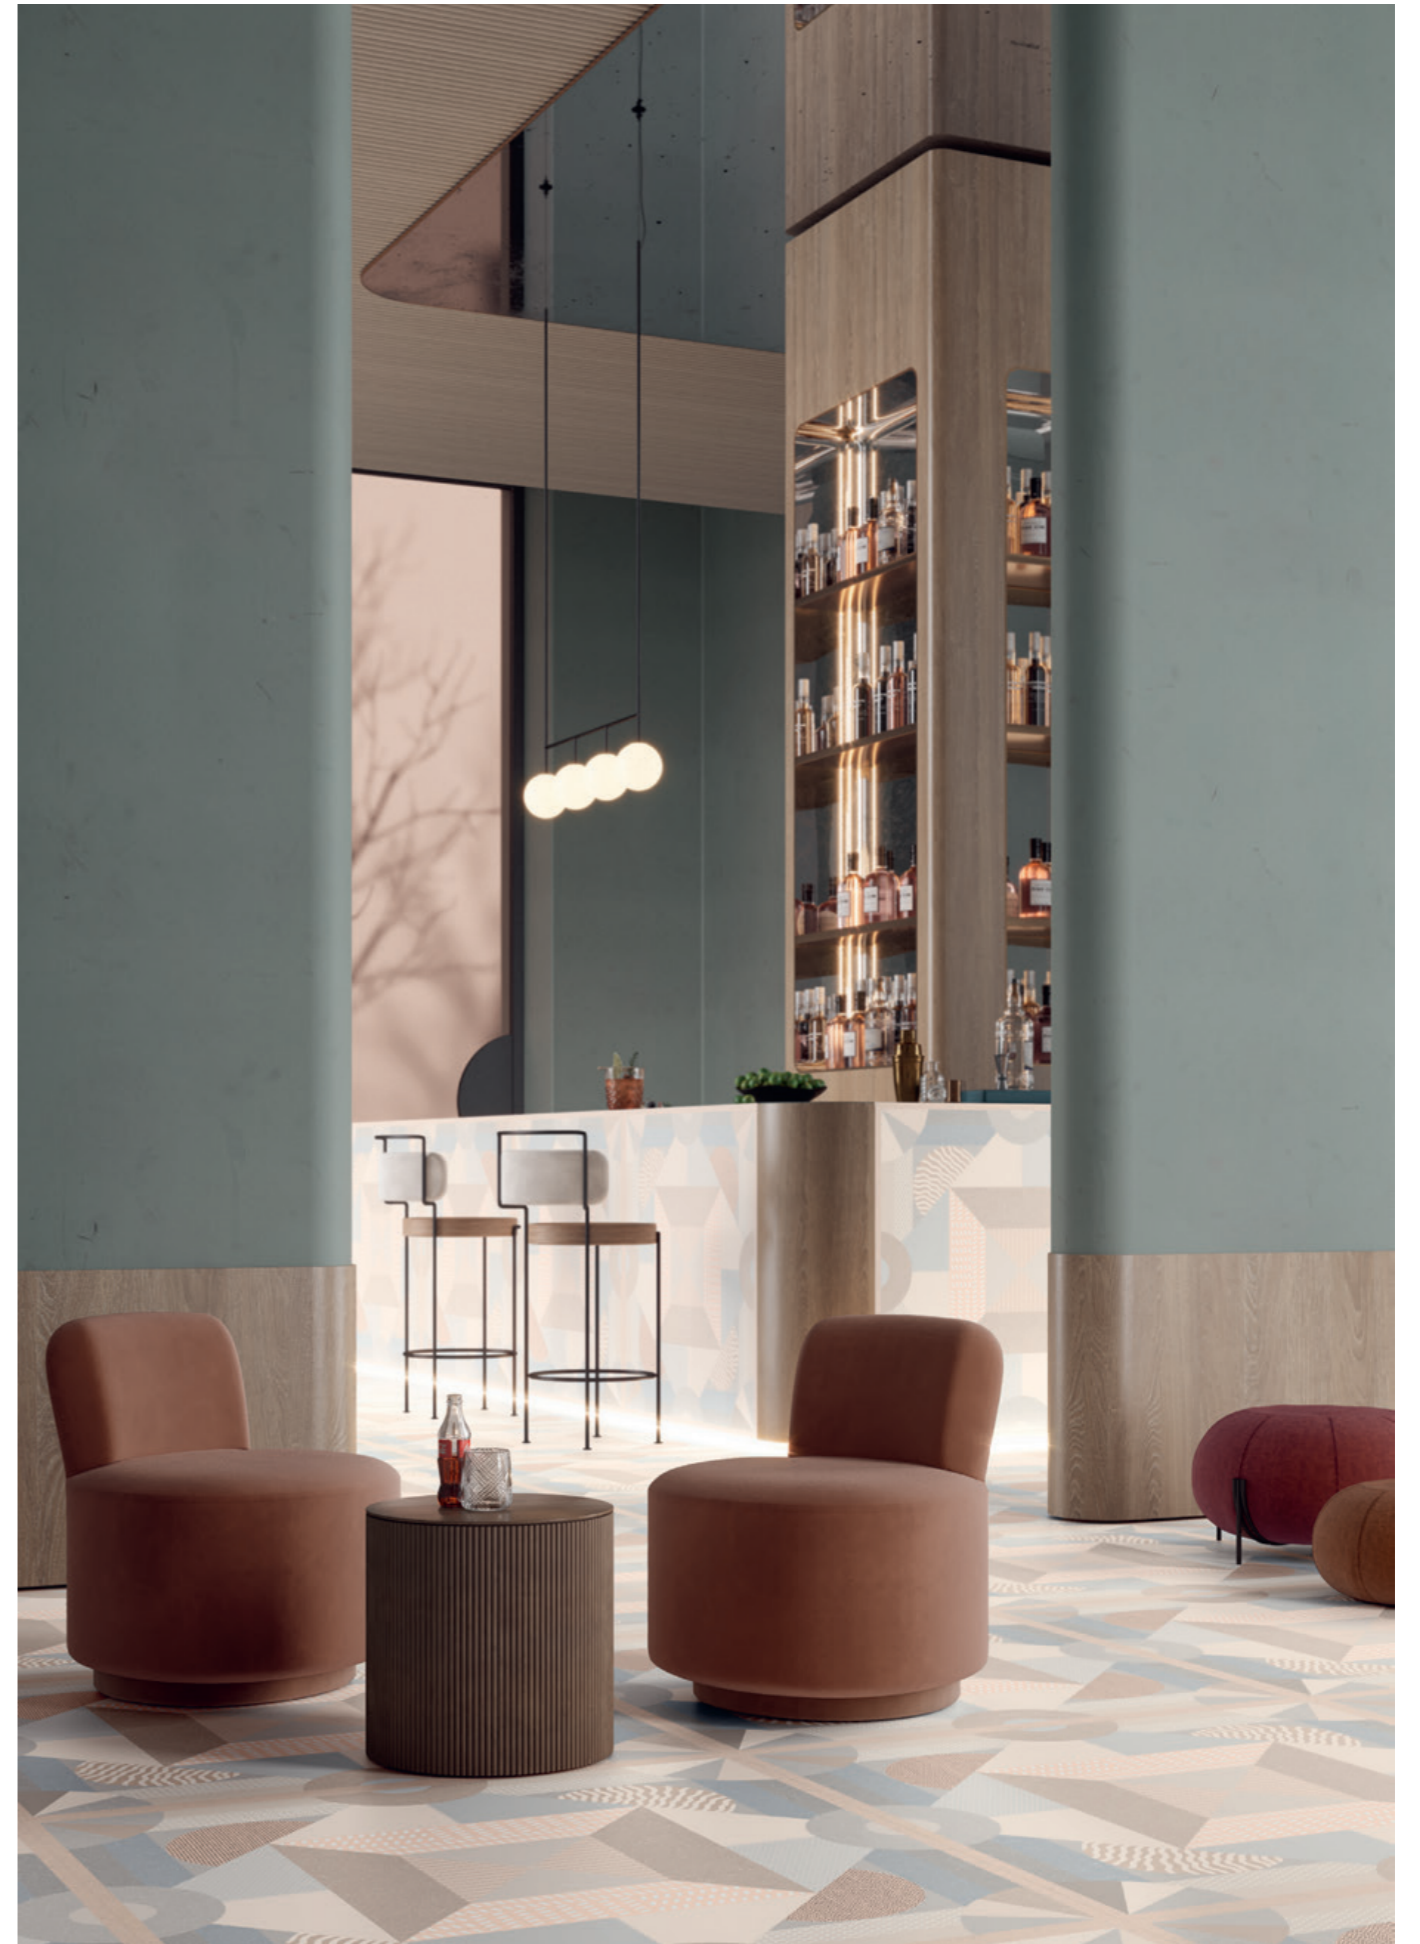

→ One_02 120x120 48"x48"