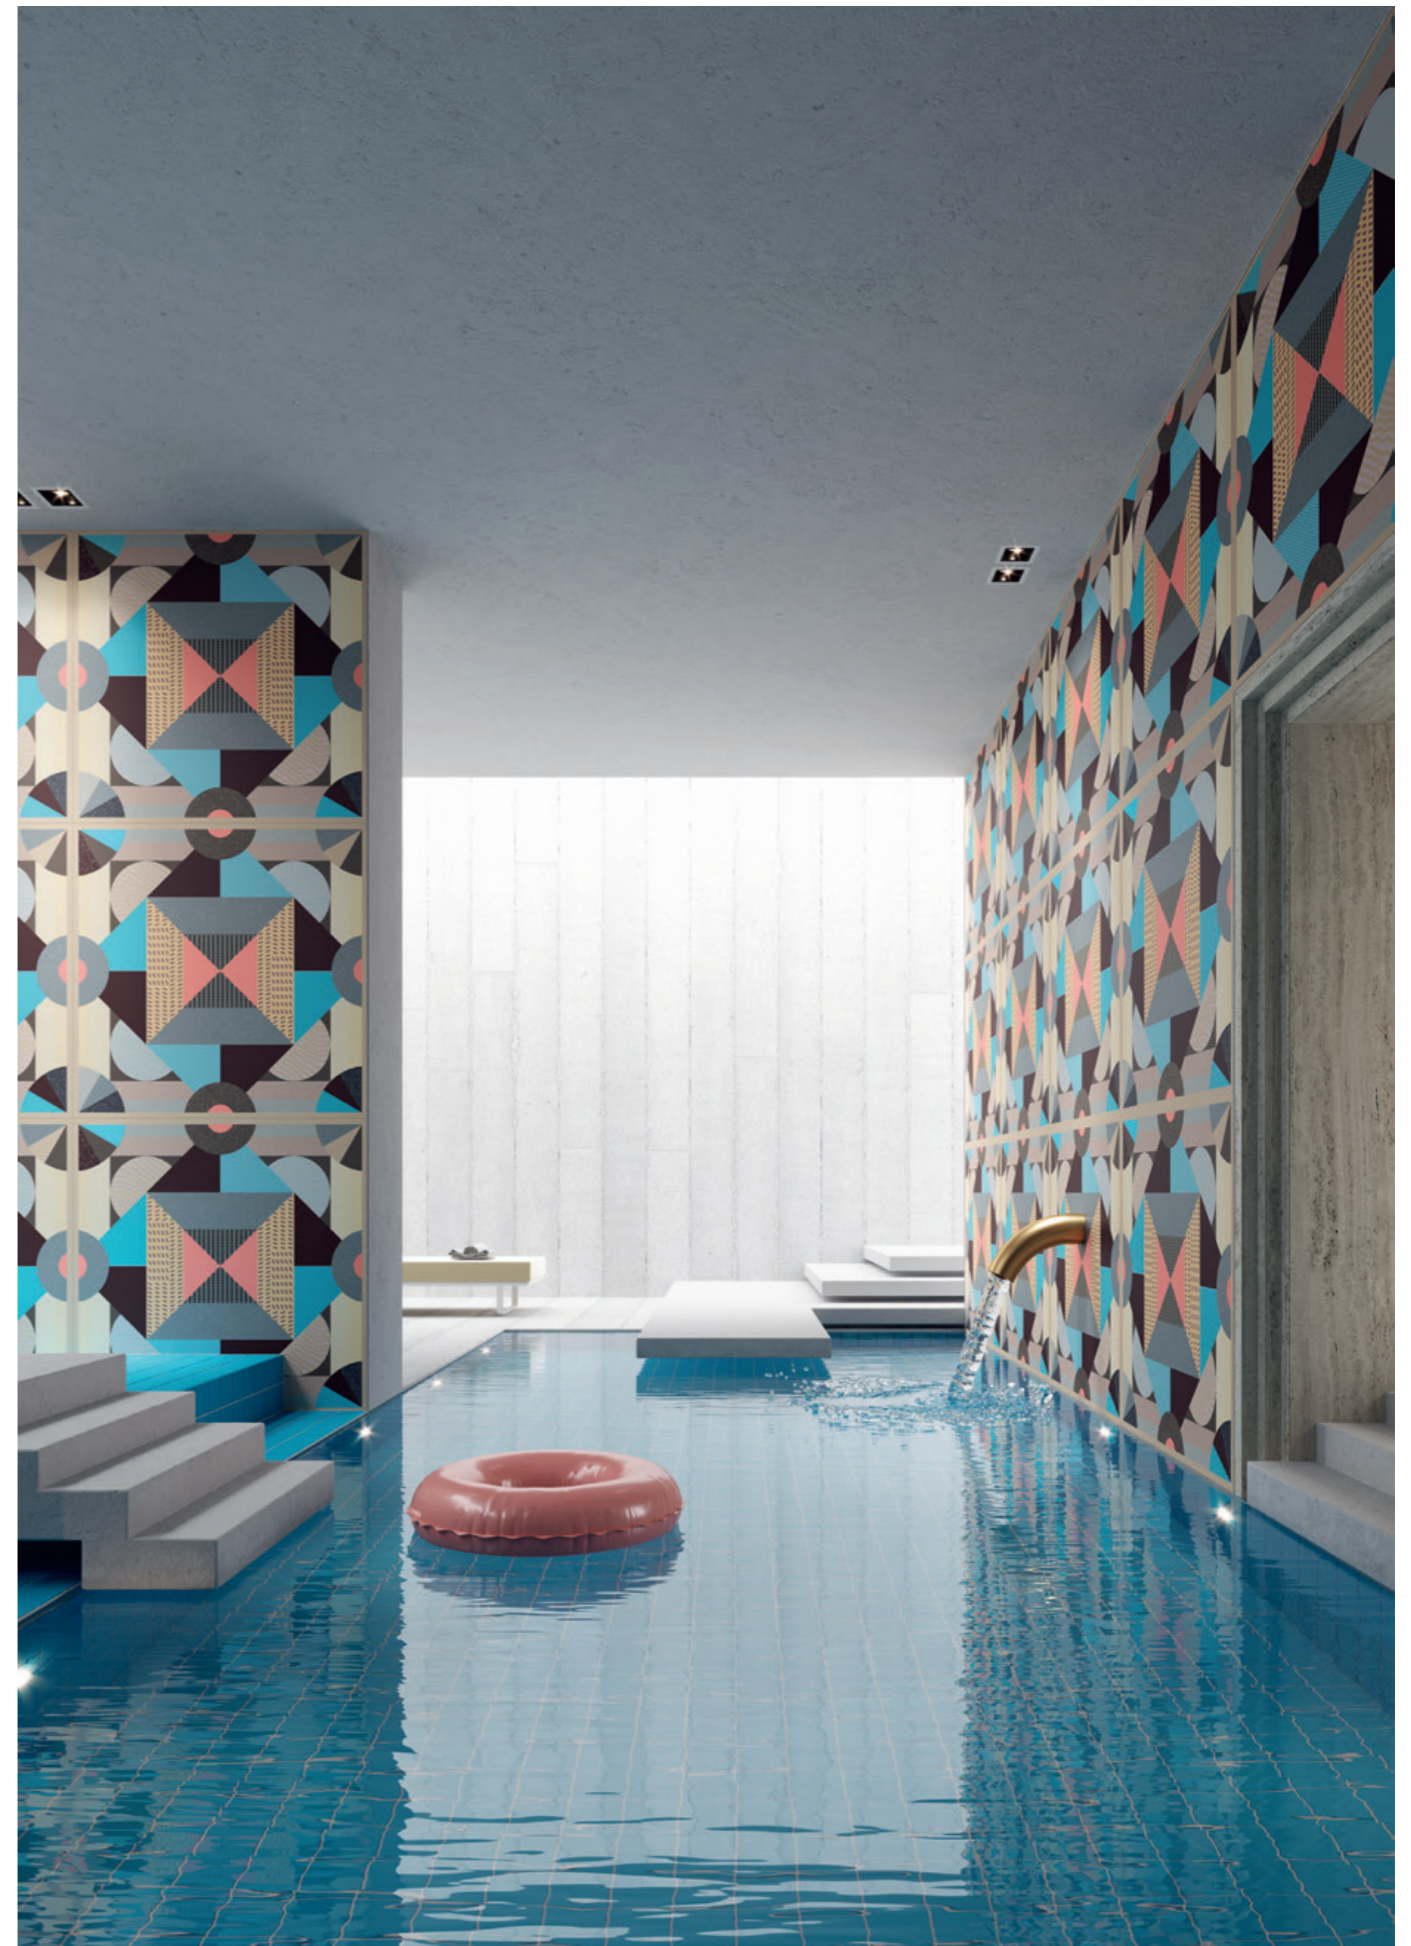

One è energia decorativa!

Colored pinwheels, giant chess boards, geometric labyrinths, shells in baroque nymphaea. Our pioneering commitment of implementing cold digital technology to floor application led to the creation of this collection. This game-changing production process - of which we are frontier settlers in terms of vertical walls - allows for the reproduction of brilliant colors that would be impossible to obtain otherwise. 'One' revisits the theme of encaustic cement tiles but in an oversized and eye-catching format: a 120x120 tile with a thickness of 6mm. The graphic textures run through the entirety of the surface making it extremely contemporary, playful and cheerful. As a kaleidoscope, this collection changes color but not shape, creates patterns, plays with proportions and gives life to new colors. 'One' is a multilevel game: an all-around neutral dotted tile, 2 traditional digital decorations and 6 cold digital decorated options.

→ One_02 120x120 48"x48"

→ Wall Biscuit Dune Salvia 5x20 2"x8" - Floor One_03 120x120 48"x48"

→ Wall One_04 120x120 48"x48" - Floor Base_00 120x120 48"x48"

→ One_05 120x120 48"x48"

↑ → Wall One_06 120x120 48"x48"