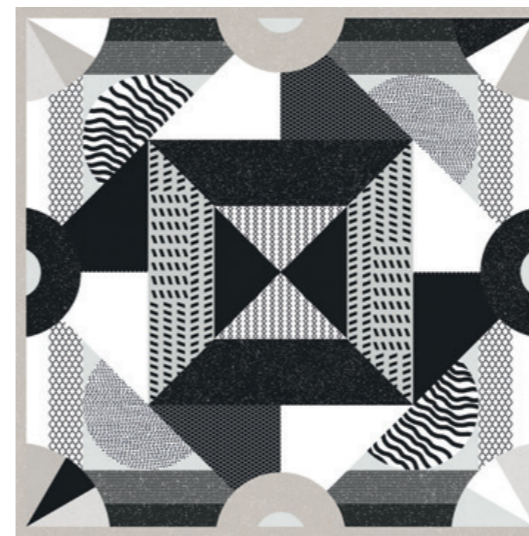

4100887 ONE_01