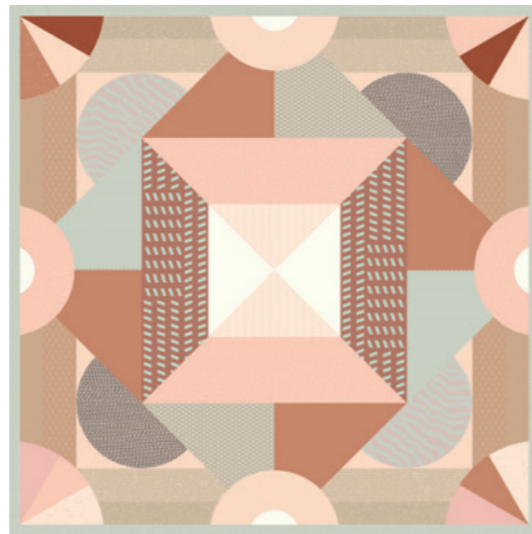

4100890 ONE_04