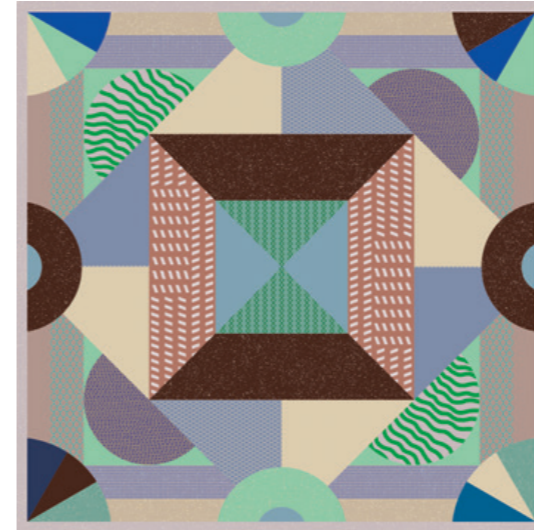

4100891 ONE_05