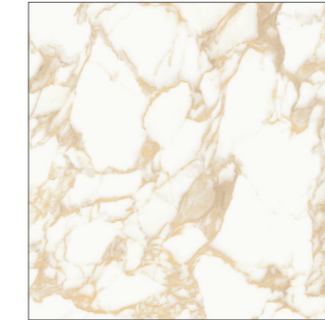

Pulp is our proposal of a rich, arrogant, graphic and colored marble effects. The starting point of our study is an Arabescato, turned in 5 different colors - Black, Gold, Red, Green, Blue. Through these 5 chromatic variations, the material becomes strong, dynamic and surreal. This new graphic idea is enhanced by 3 different kind of surfaces, extremely natural: polished, matt brushed and lightly hammered. To complete the collection and for balancing the marble exuberant richness an opaque cane structure, to create clean and harmonious walls.

BLACK

GREEN

BLUE

RED

PULP SIZES

60X120 24"X48"

10X60
4"X24"

MOSAIC 10X10
NET 30X30 12"X12"