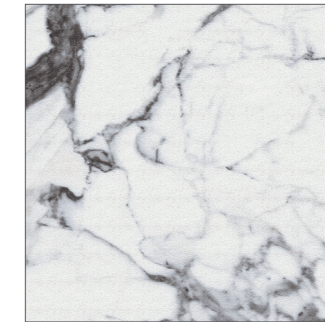

BLACK

GREEN

BLUE

RED

PULP SIZES

60X120 24"X48"

10X60
4"X24"

MOSAIC 10X10
NET 30X30 12"X12"