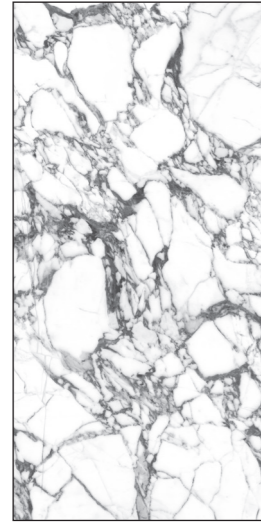

BLACK

GREEN

BLUE

RED

PULP SIZES

60X120 24"X48"

10X60
4"X24"

MOSAIC 10X10
NET 30X30 12"X12"