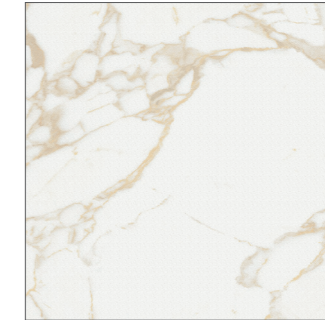

TECHNICAL DETAILS

PULP

TECHNOLOGY PORCELLANATO DIGITALE HD AD IMPASTO COLORATO - HD DIGITAL COLORED BODY PORCELAIN

FINISH RETTIFICATO - RECTIFIED - DOUBLE POLISHED / DOUBLE HONED / RAW

DOUBLE POLISHED / DOUBLE HONED FINITURA A BASE DI PASTA DI VETRO PIÙ TRATTAMENTO PROTETTIVO SUPERFICIALE
GLASS PASTE FINISHING WITH ADDITIONAL PROTECTIVE TREATMENT ON SURFACE.

THICKNESS 9 MM

PARALLEL

TECHNOLOGY PORCELLANATO SMALTATO AD IMPASTO COLORATO - GLAZED COLORED BODY PORCELAIN

FINISH OPACO RETTIFICATO - NATURAL RECTIFIED

THICKNESS 9 MM

TECHNICAL FEATURES AND PACKING

PULP COLORS

DOUBLE POLISHED

DOUBLE HONED

RAW

GOLD