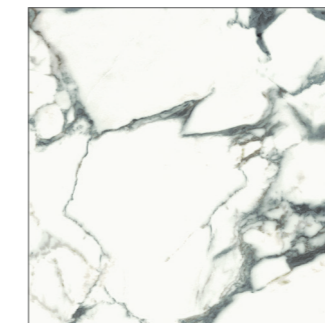

TECHNICAL DETAILS

PULP

TECHNOLOGY PORCELLANATO DIGITALE HD AD IMPASTO COLORATO - HD DIGITAL COLORED BODY PORCELAIN

FINISH RETTIFICATO - RECTIFIED - DOUBLE POLISHED / DOUBLE HONED / RAW

DOUBLE POLISHED / DOUBLE HONED FINITURA A BASE DI PASTA DI VETRO PIÙ TRATTAMENTO PROTETTIVO SUPERFICIALE
GLASS PASTE FINISHING WITH ADDITIONAL PROTECTIVE TREATMENT ON SURFACE.

THICKNESS 9 MM

PARALLEL

TECHNOLOGY PORCELLANATO SMALTATO AD IMPASTO COLORATO - GLAZED COLORED BODY PORCELAIN

FINISH OPACO RETTIFICATO - NATURAL RECTIFIED

THICKNESS 9 MM

TECHNICAL FEATURES AND PACKING

PULP COLORS

DOUBLE POLISHED

DOUBLE HONED

RAW

GOLD

BLACK

GREEN

BLUE

RED