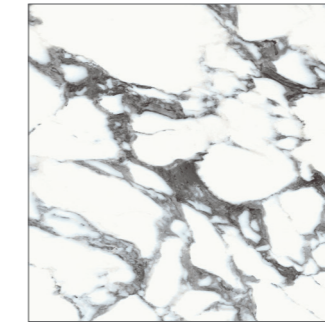

BLACK

GREEN

BLUE

RED

PULP SIZES

60X120 24"X48"

10X60
4"X24"

MOSAIC 10X10
NET 30X30 12"X12"