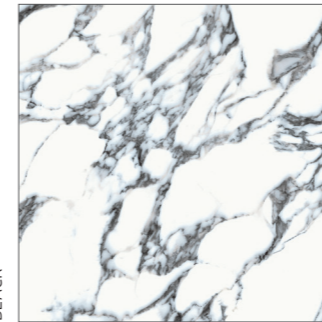

BLACK

GREEN

BLUE

RED

PULP SIZES

60X120 24"X48"

10X60
4"X24"

MOSAIC 10X10
NET 30X30 12"X12"