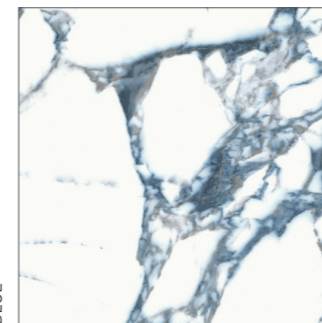

BLACK

GREEN

BLUE

RED

PULP SIZES

60X120 24"X48"

10X60
4"X24"

MOSAIC 10X10
NET 30X30 12"X12"