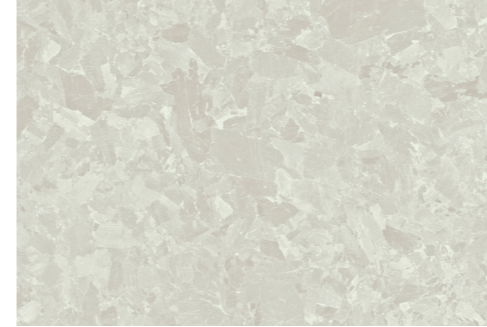

OUT 40X80 16"X32"

5X80 2"X32"

60X120 24"X48"

MOSAIC 3X3
NET 30X30 12"X12"

SKIRTING 7,5X80 3"X32"

GRAPHIC NR. 16 (80X80)

TECHNICAL FEATURES AND PACKING

SOLO COLORS