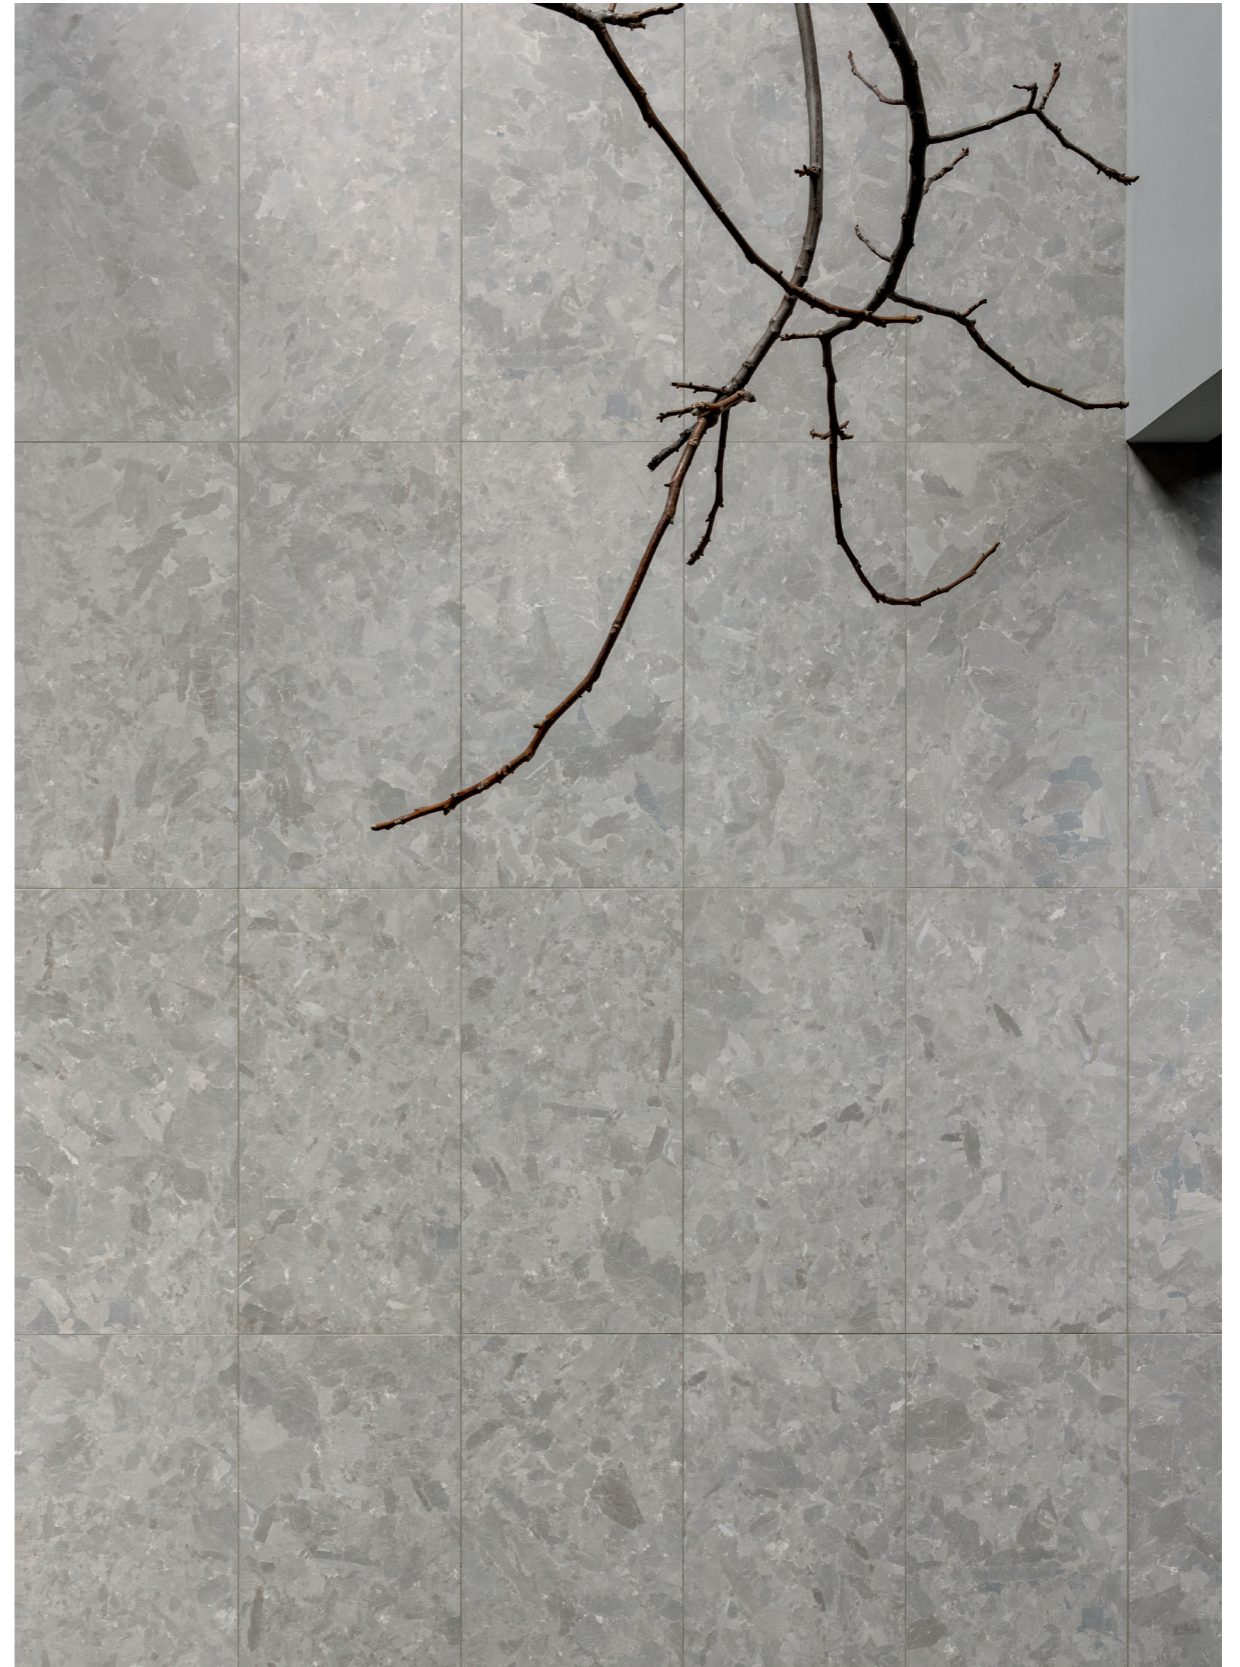

Solo White 60x120 24"x48" - 5x80 2"x32"

Solo White 80x80 32"x32"

Solo White 80x80 32"x32" - Solo Black 80x80 32"x32"

Solo Out Grey 40x80 16"x32"

Solo Grey 80x80 32"x32"

Solo Black 80x80 32"x32"

Solo Black 5x80 2"x32"

TECHNICAL DETAILS

SOLO

TECHNOLOGY PORCELLANATO DIGITALE HD AD IMPASTO COLORATO - HD DIGITAL COLORED BODY PORCELAIN

FINISH OPACO RETTIFICATO - NATURAL RECTIFIED

THICKNESS 9 MM

SOLO SIZES

80X80 32"X32"

40X80 16"X32"