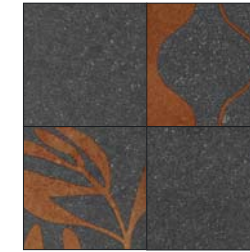

With Anthracite, grey becomes darker and deeper. Volcanic stone is powerfully expressed in this bold color, which reflects the hues of fossil coal. The surface has irregular light and dark micro-inclusions.

### Lavica Black

**Silky**

60x120 6mm  
7,5x60 9mm  
NO RT

Etna Anthracite

Vulcano Anthracite

Vesuvio Grey

Stromboli Grey

**Natural R9**