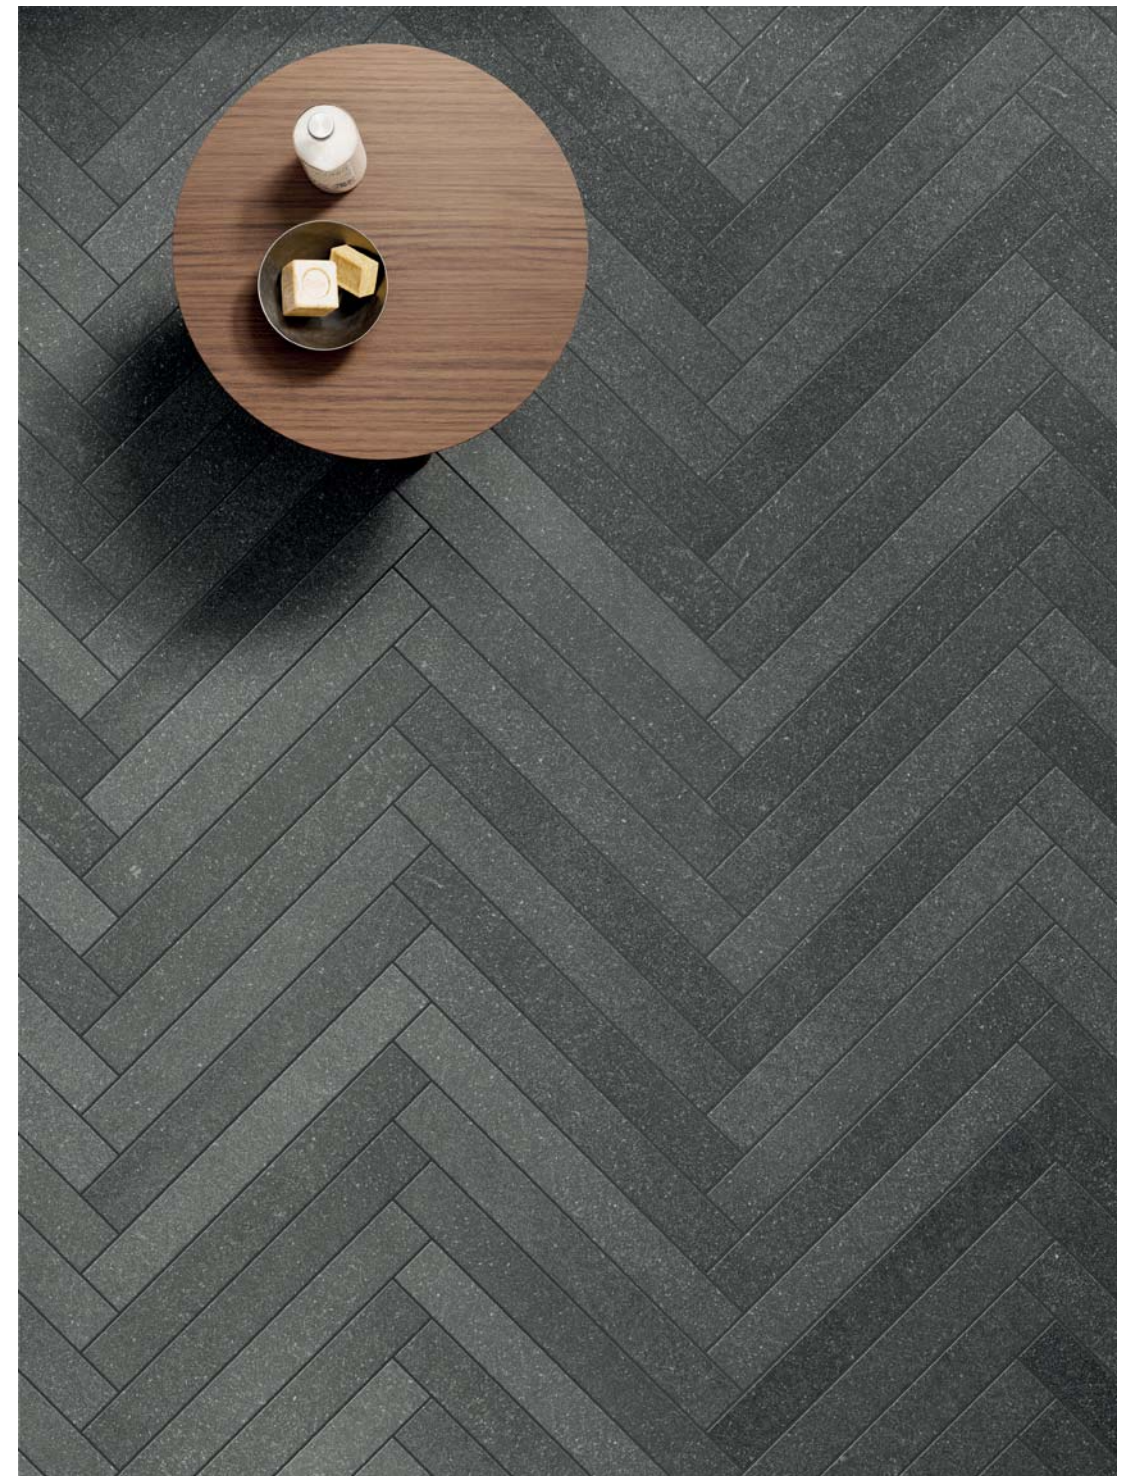

RESIDENTIAL /
BATHROOM

Floor /
ANTHRACITE
7,5x60 [3"x24"] NO RT

Wall | Furniture /
ANTHRACITE
120x278 [48"x110"]

Floor /
ANTHRACITE
7,5x60 [3"x24"] NO RT

lavica anthracite