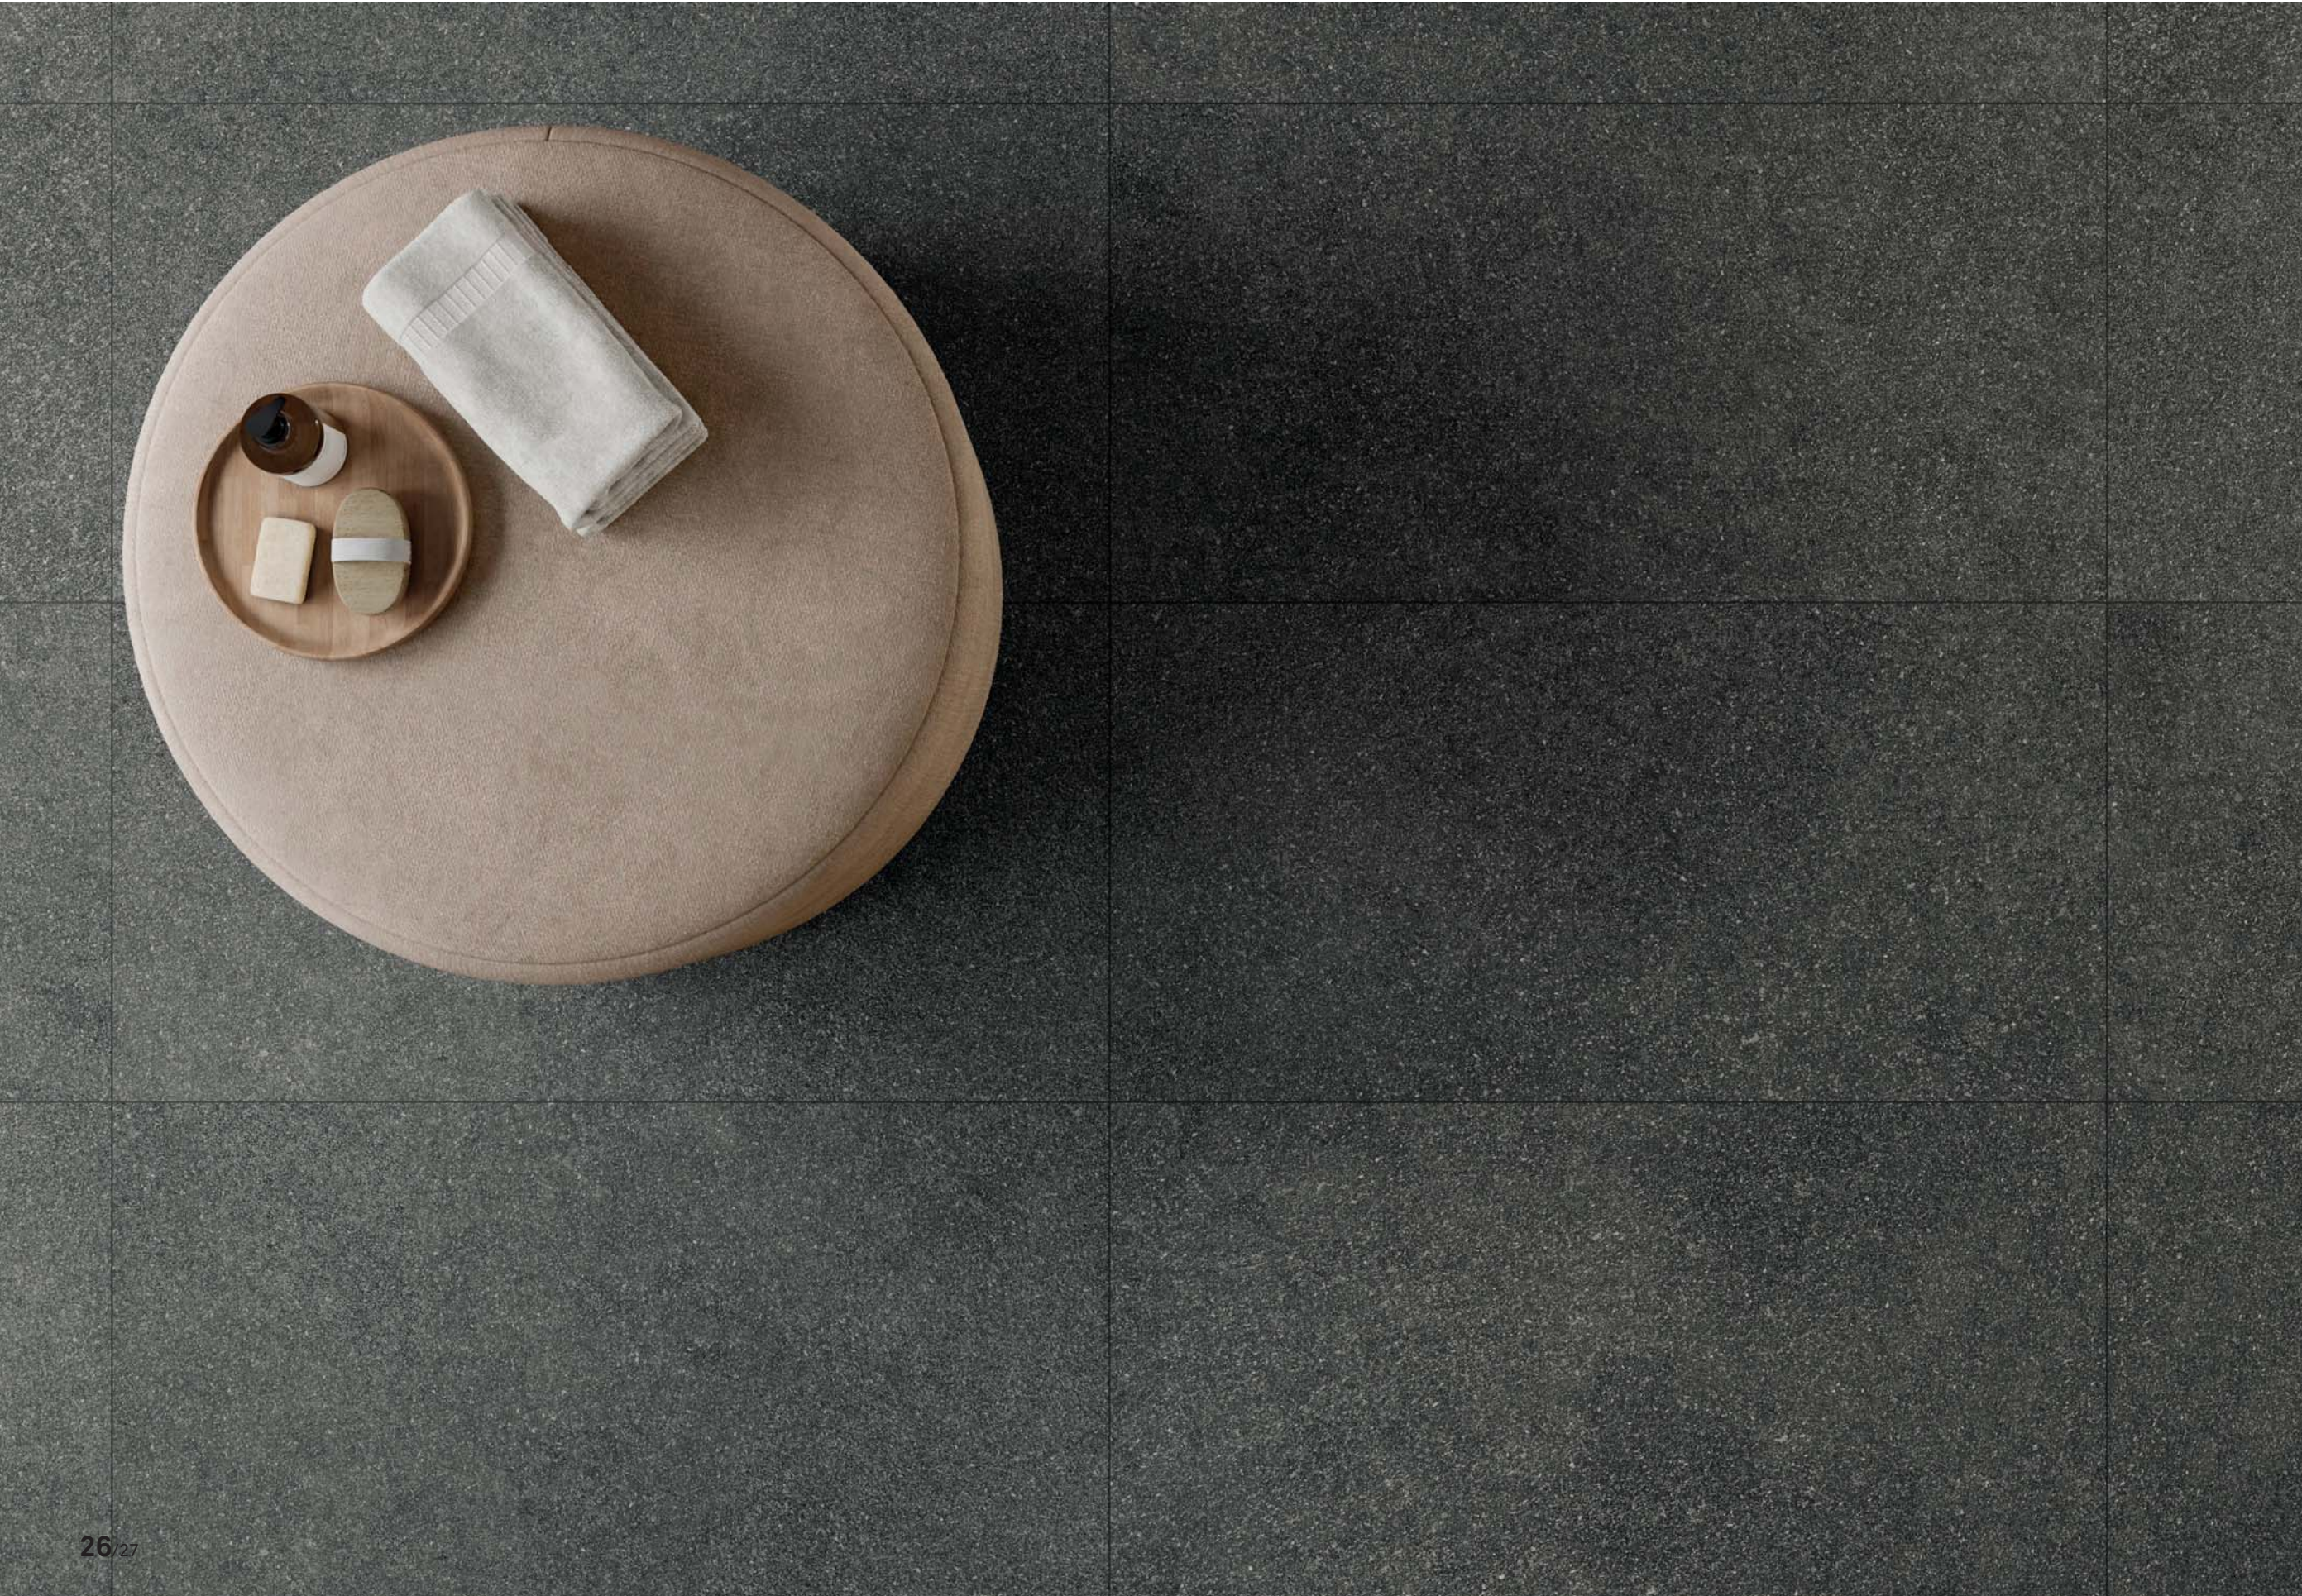

lavica anthracite

Floor /
LAVICA ANTHRACITE
60×120 [24"×48"]