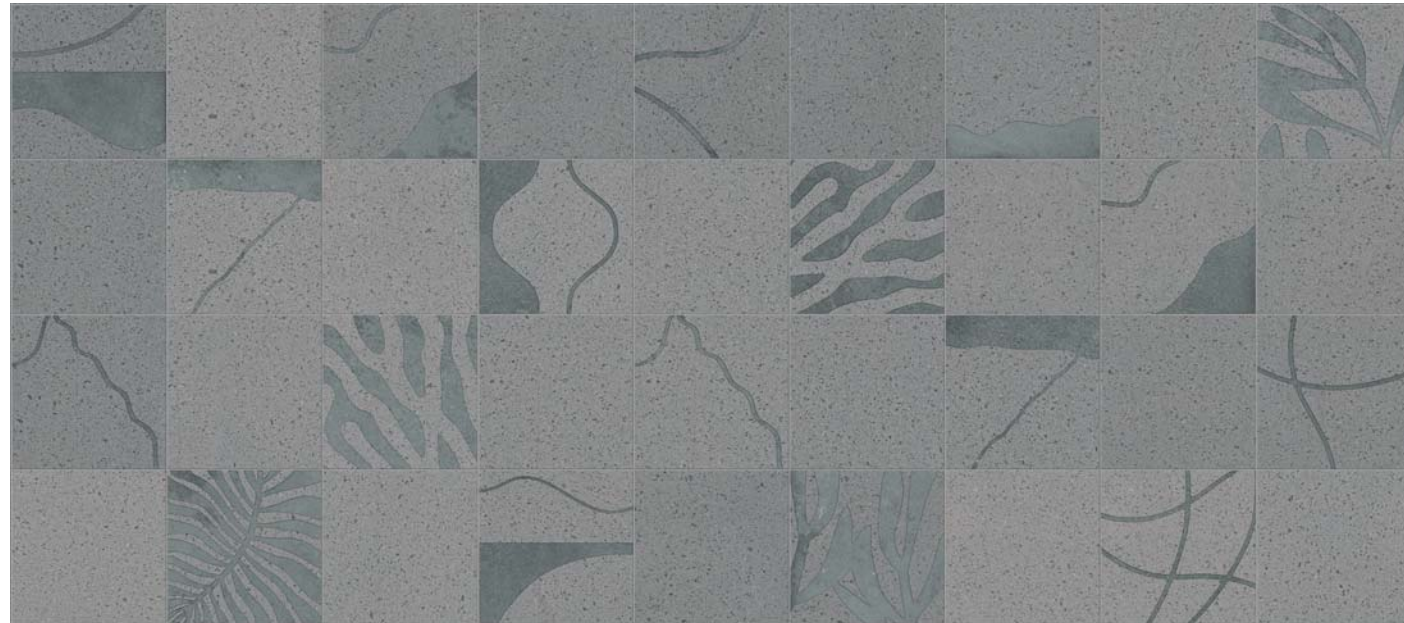

● 20x20 [8"x8"] NO RT 9mm