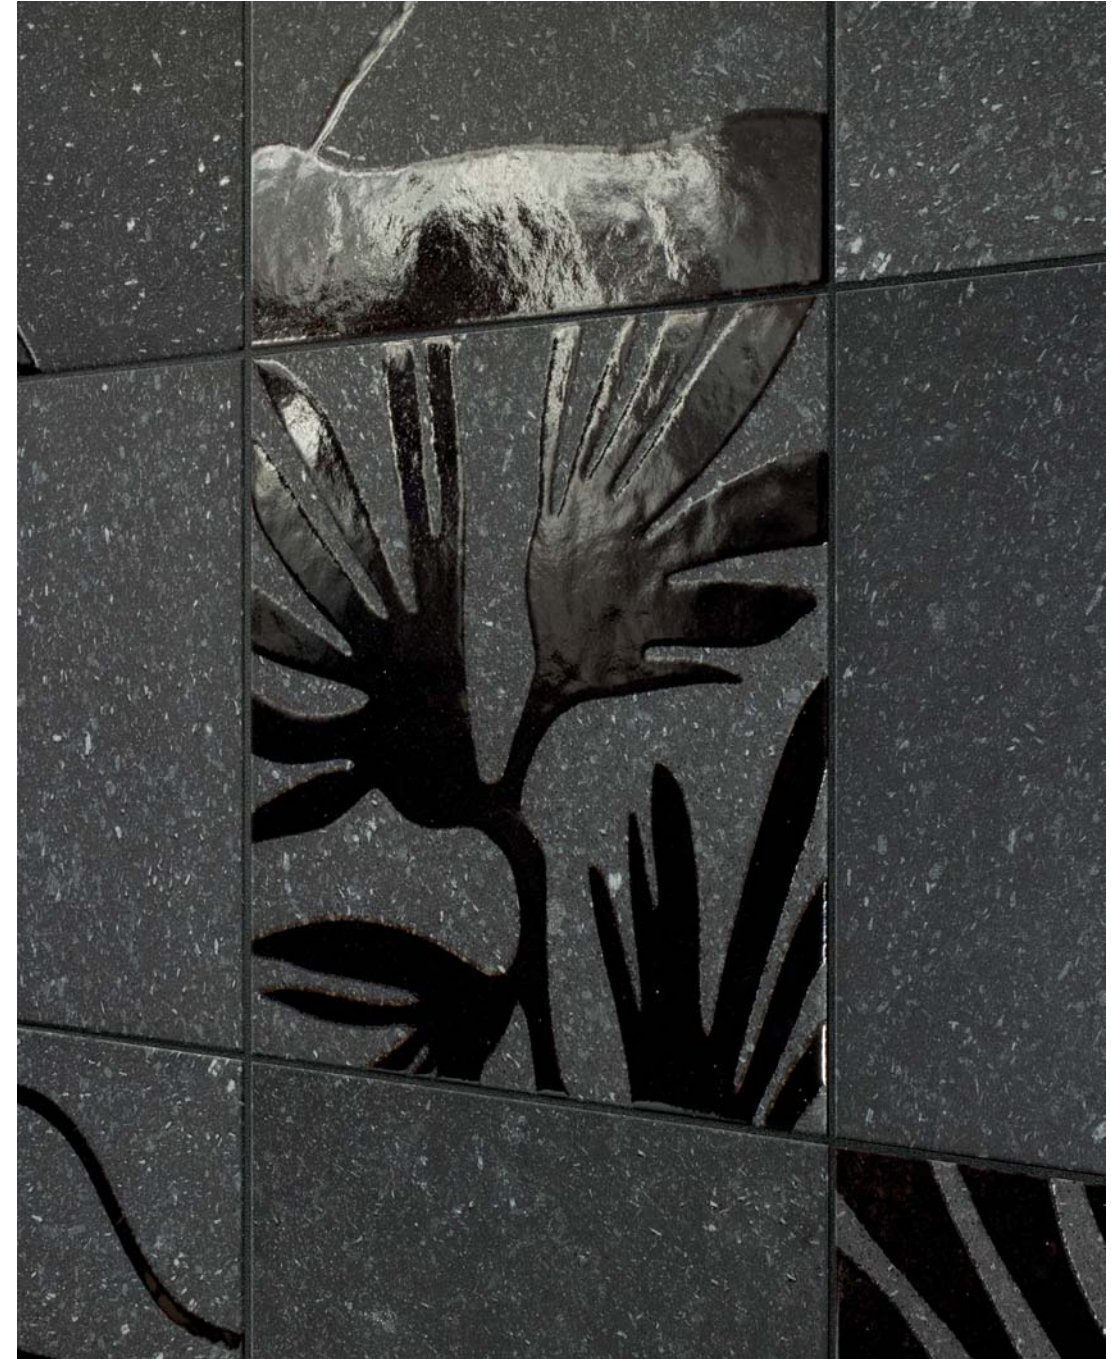

Volcanic stone varies in color depending on the rate of cooling and its chemical composition. Lavica's color range, from smoky grey to deep black, reflects this natural process.

## LAVICA ANTHRACITE

Con Anthracite, il grigio diventa più scuro e profondo. La pietra vulcanica si manifesta con forza in questo colore deciso, riflettendo le sfumature del carbone fossile. La superficie presenta irregolari microinclusioni chiare e scure.

With Anthracite, grey becomes darker and deeper. Volcanic stone is powerfully expressed in this bold color, which reflects the hues of fossil coal. The surface has irregular light and dark micro-inclusions.