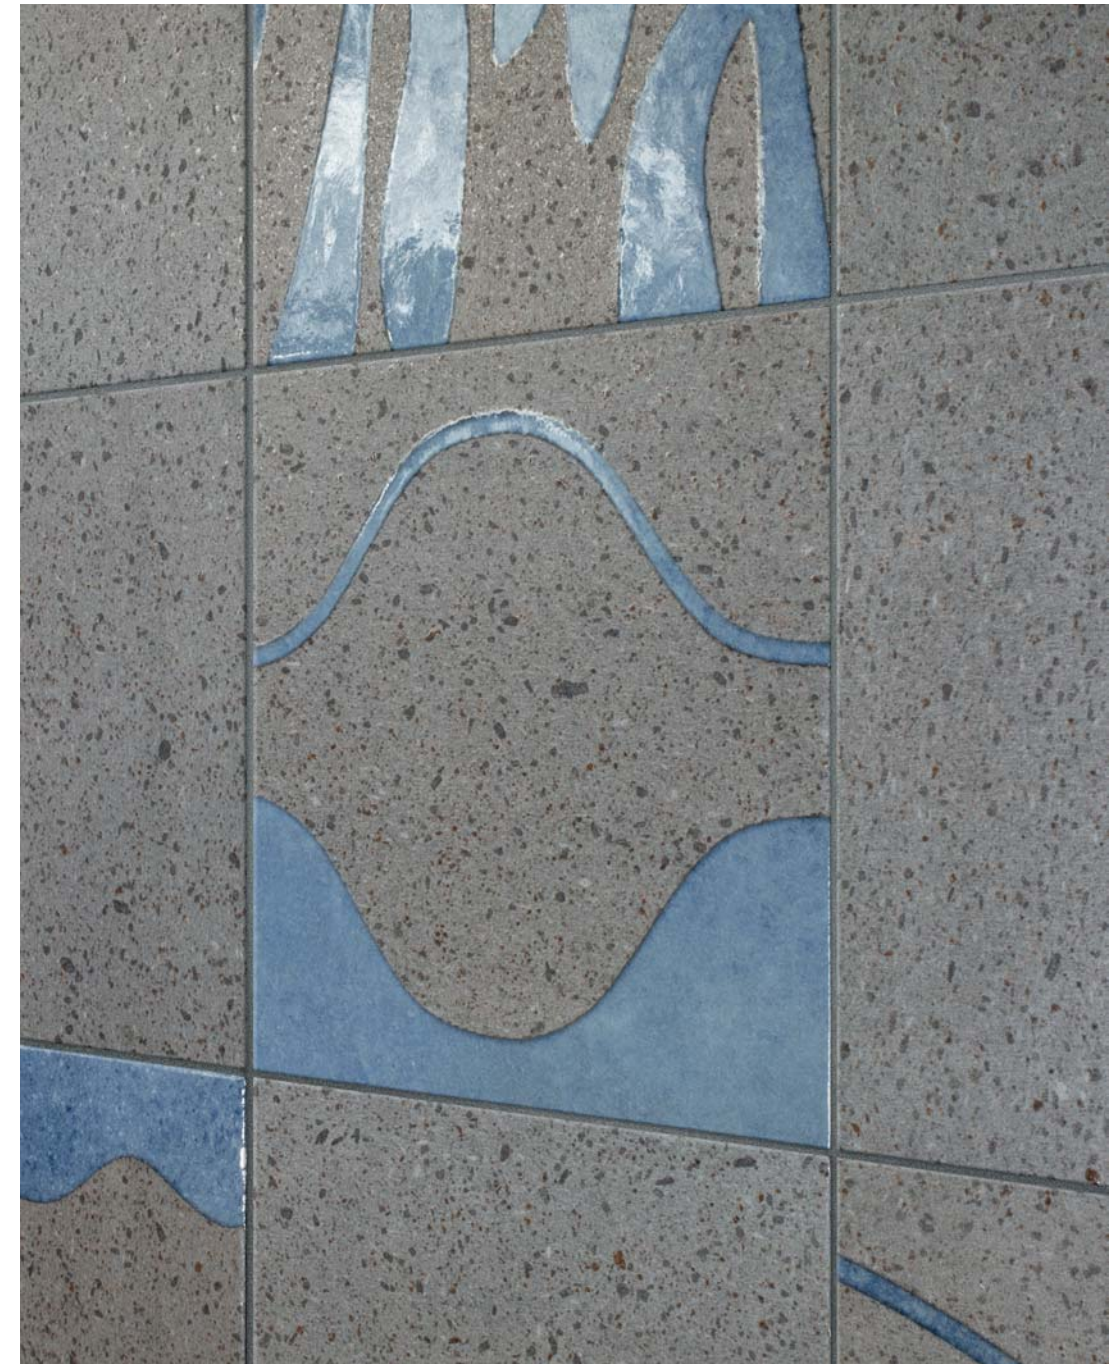

RESIDENTIAL/
BATHROOM

Floor/ LAVICA GREY 60x120 [24"x48"]

Wall | Furniture /
VESUVIO GREY 20x20 [8"x8"] NO RT
LAVICA ANTHRACITE 120x278 [48"x110"]

vesuvio grey

VESUVIO GREY

Decoro smaltato 20x20 NO RT
Glazed decor [8x8] NO RT

Il decoro in gres smaltato di Lavica evoca le sfumature del mare. Su sfondo Grey, forme libere di un azzurro intenso emergono, con una superficie vetrosa che contrasta con la finitura opaca della piastrella.

Lavica's glazed porcelain stoneware decor evokes the shades of the sea. On a grey background, free forms of intense blue appear, with a glassy surface that contrasts with the tile's matt finish.