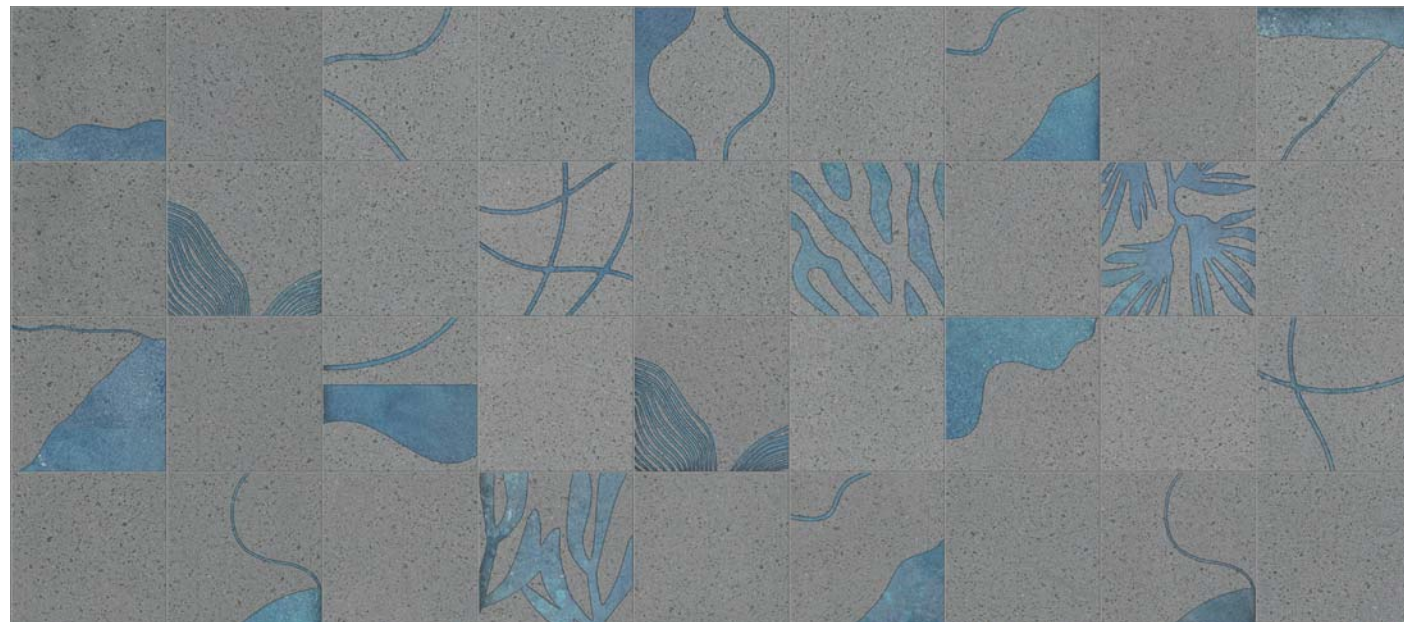

VESUVIO GREY **V4**

● 20x20 [8"x8"] NO RT 9mm