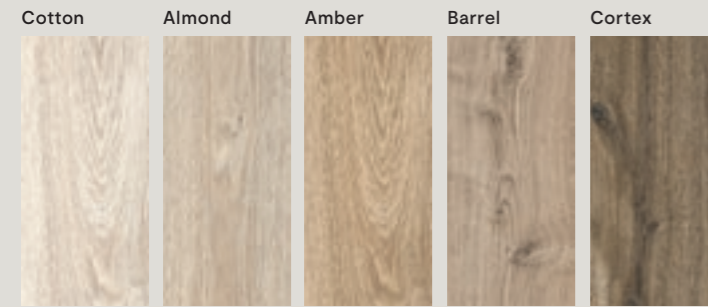

Bio Attitude overview

Colori / Colors

Formati / Sizes ^{LR^T}

Fondi/Plain Tiles

30x120cm
12"x48"
NAT

20x120cm
8"x48"
NAT

Fondi/Plain Tiles

L2* 20mm